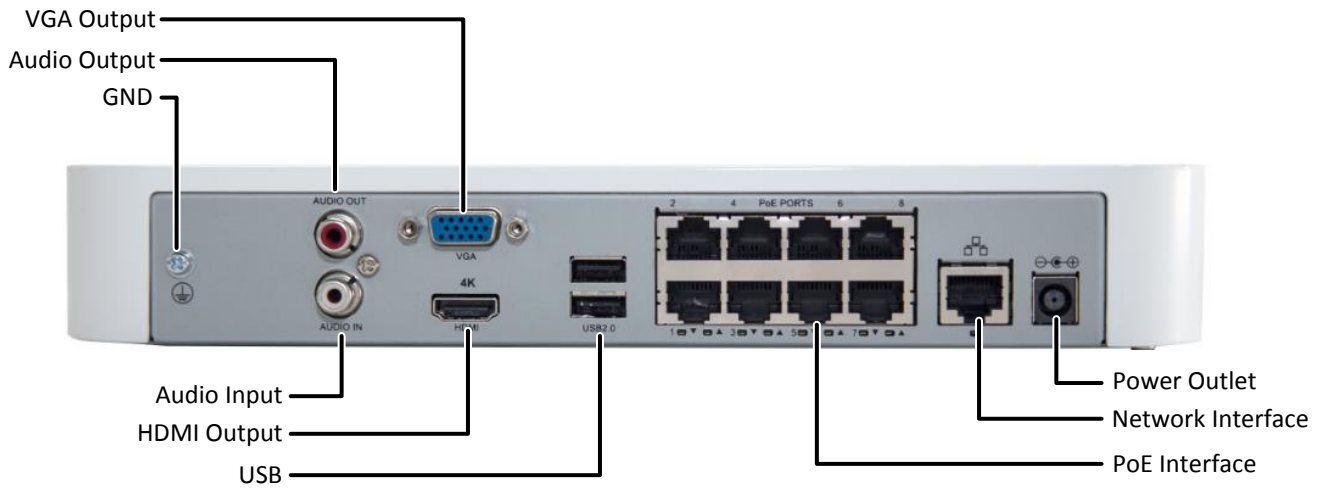

Rear Panel

Take NVR301-08L-P8 for example

Zhejiang Uniview Technologies Co., Ltd.

Building No.10, Wanlun Science Park, Jiangling Road 88, Binjiang District, Hangzhou, Zhejiang, China

Email: overseasbusiness@uniview.com; globalsupport@uniview.com

<http://www.uniview.com>

©2011-2018 Zhejiang Uniview Technologies Co.,Ltd. All rights reserved.

*Product specifications and availability are subject to change without notice.