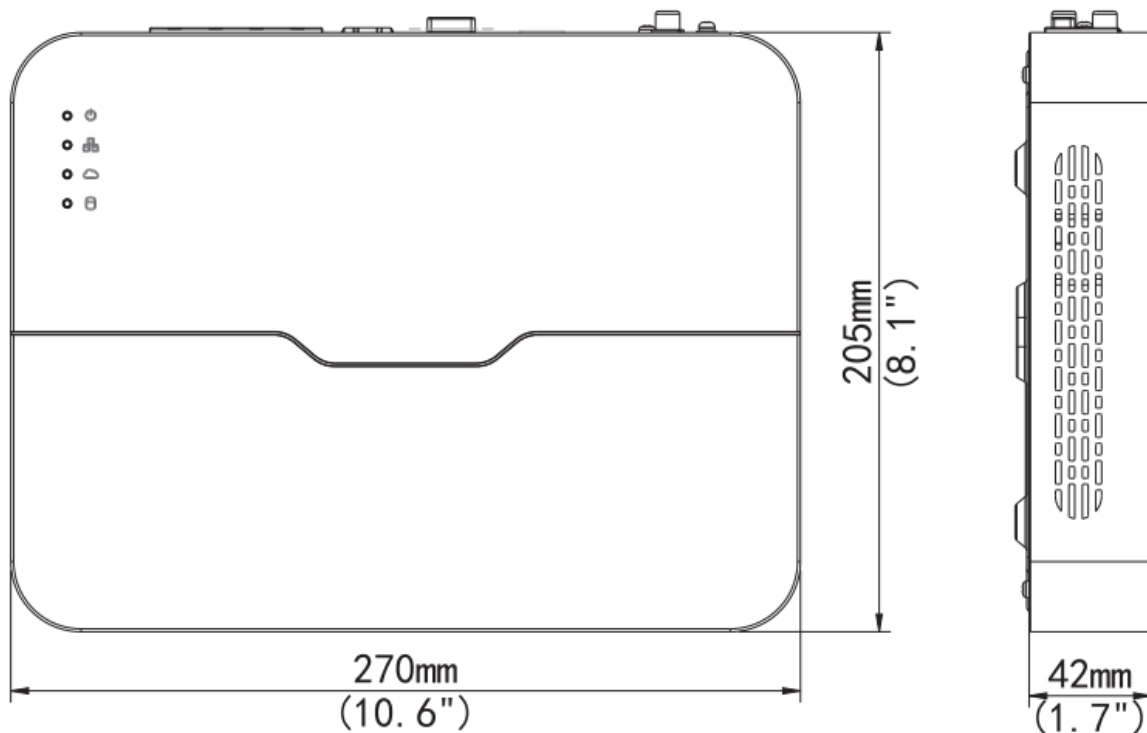

network interfaces	
Max Power	Max 30W for single port Max 54W in total (13.5W for each)	Max 30W for single port Max 108W in total (13.5W for each)
Supported Standard	IEEE 802.3at, IEEE 802.3af	
General		
Power Supply	48V DC Power Consumption: ≤ 8 W(without HDD)	52V DC Power Consumption: ≤ 8 W(without HDD)
Working Environment	-10°C ~ + 55°C (+14°F ~ +131°F), Humidity ≤ 90% RH(non-condensing)	
Dimensions(W×D×H)	42 × 205 × 205mm (1.7" × 8.1" × 8.1")	270mm×205mm × 42mm (10.6" ×8.1"× 1.7")
Weight (without HDD)	0.59kg (1.3 lb)	≤ 0.68 Kg (1.50 lb)

Dimensions

Take NVR301-08L-P8 for example